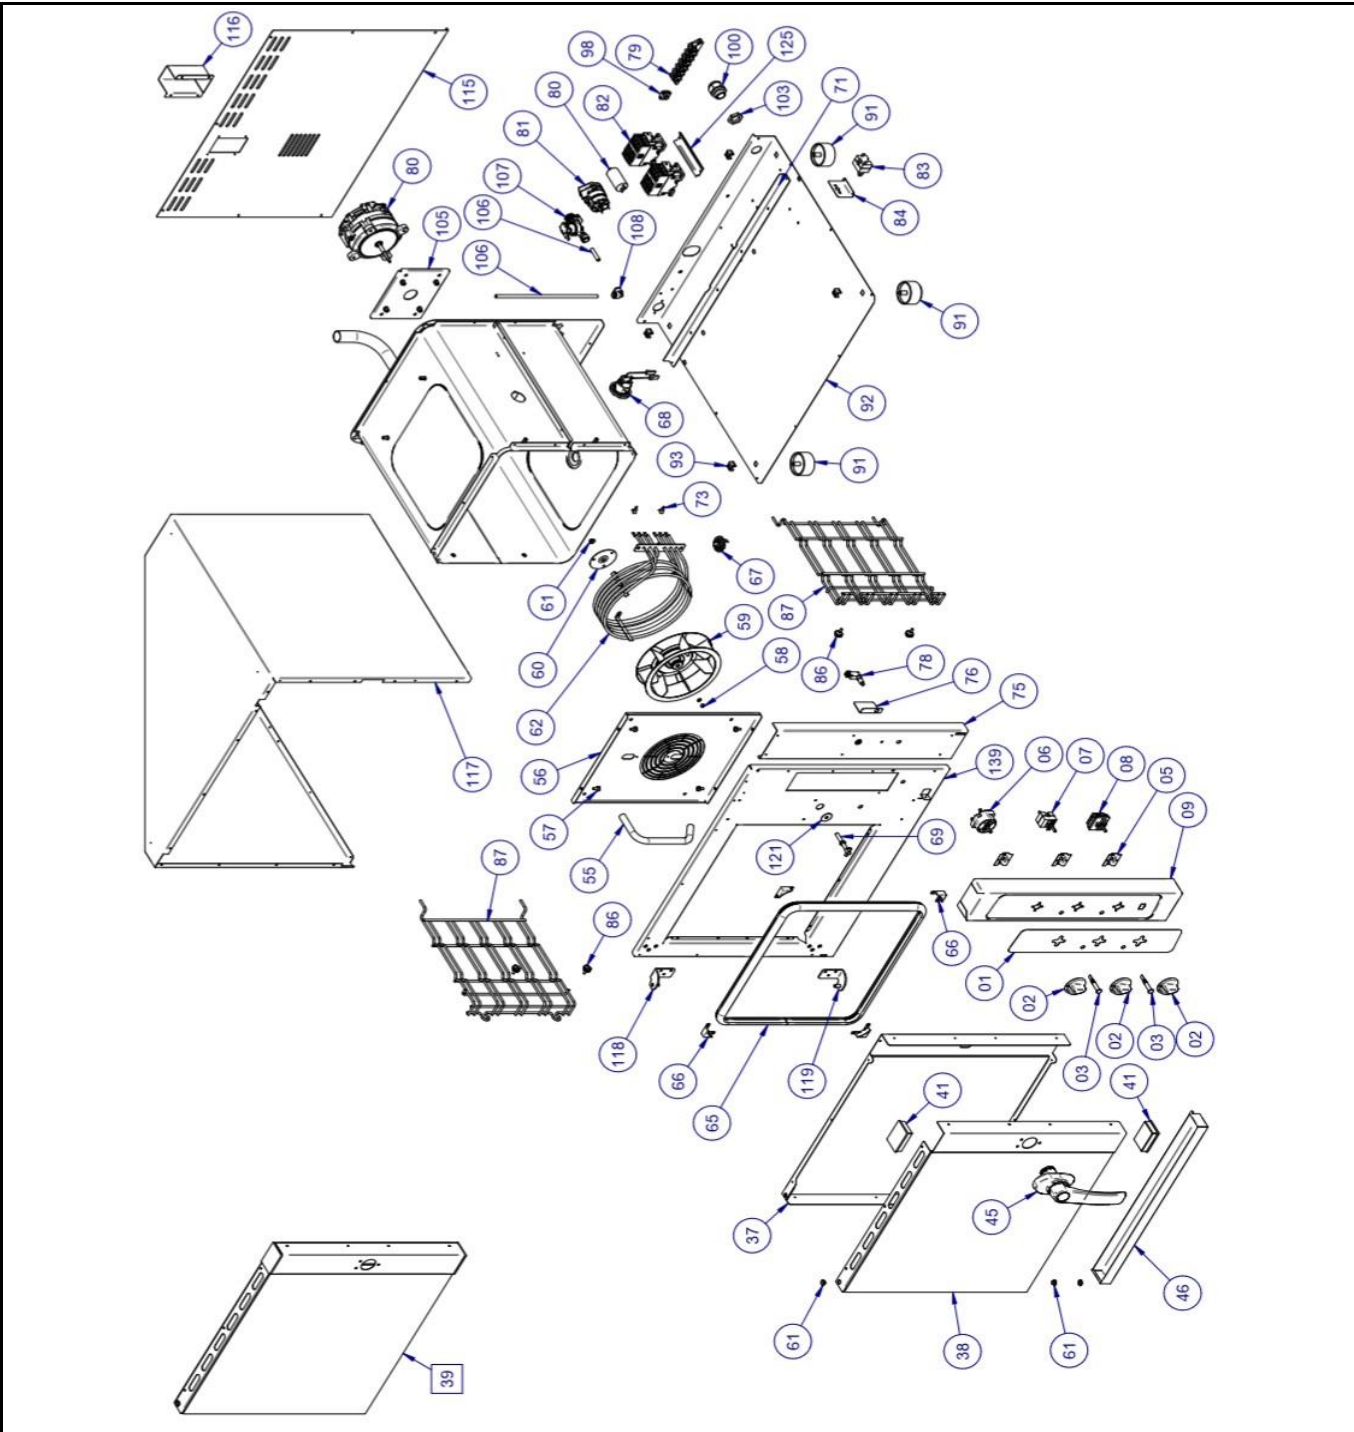

Drawing

Tools for Chefs

Hendi B.V.
Steenoven 21
3911 TX Rhenen
The Netherlands

Batch #
190602 and up

Appliance part#
223307

Description
Convection steam oven manual NANO 5x
GN2/3

Date	07-01-2020	Revision #	1,0
Revision	First Bill of Materials (BOM)