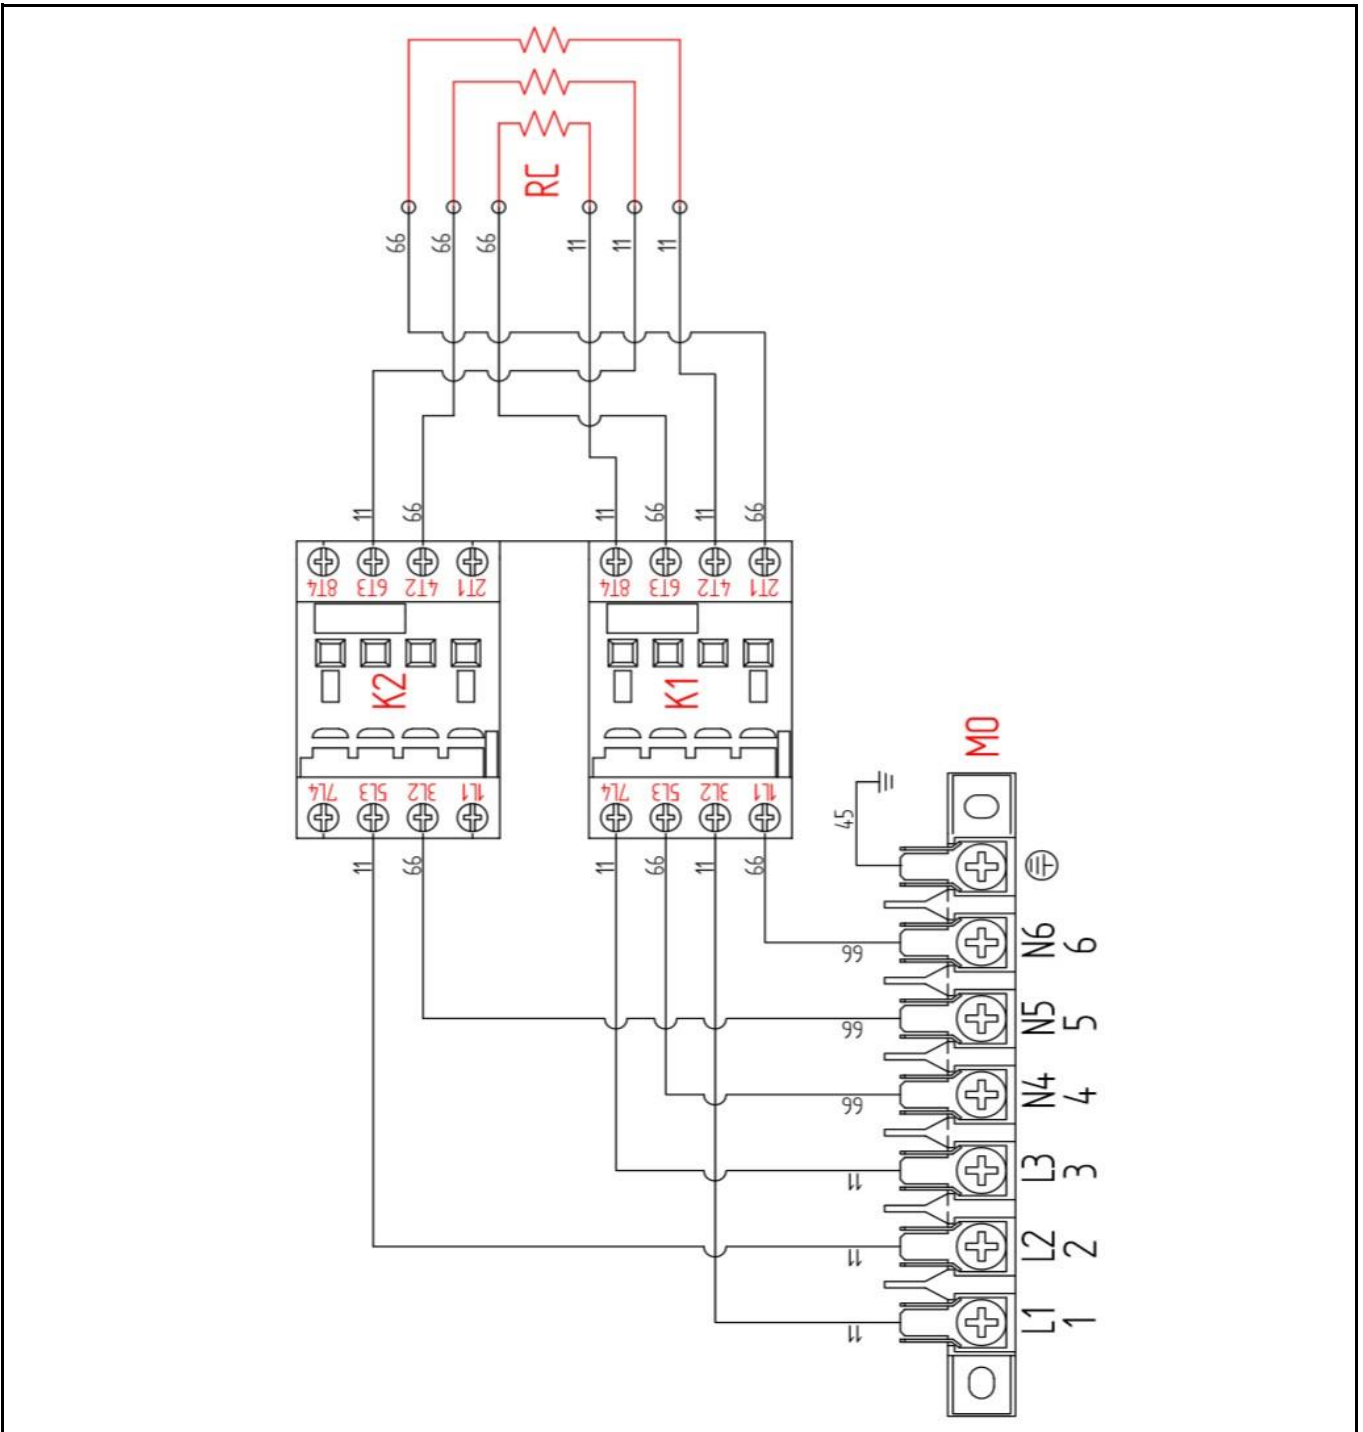

Wiring diagram

<b style="font-size: 24pt; font-weight: bold;">HENDI Tools for Chefs Hendi B.V. Steenoven 21 3911 TX Rhenen The Netherlands	Batch #	Appliance part#
	190602 and up	223307
	Description	
	Convection steam oven manual NANO 5x GN2/3	

Date	07-01-2020	Revision #	1,0
Revision	First Bill of Materials (BOM)